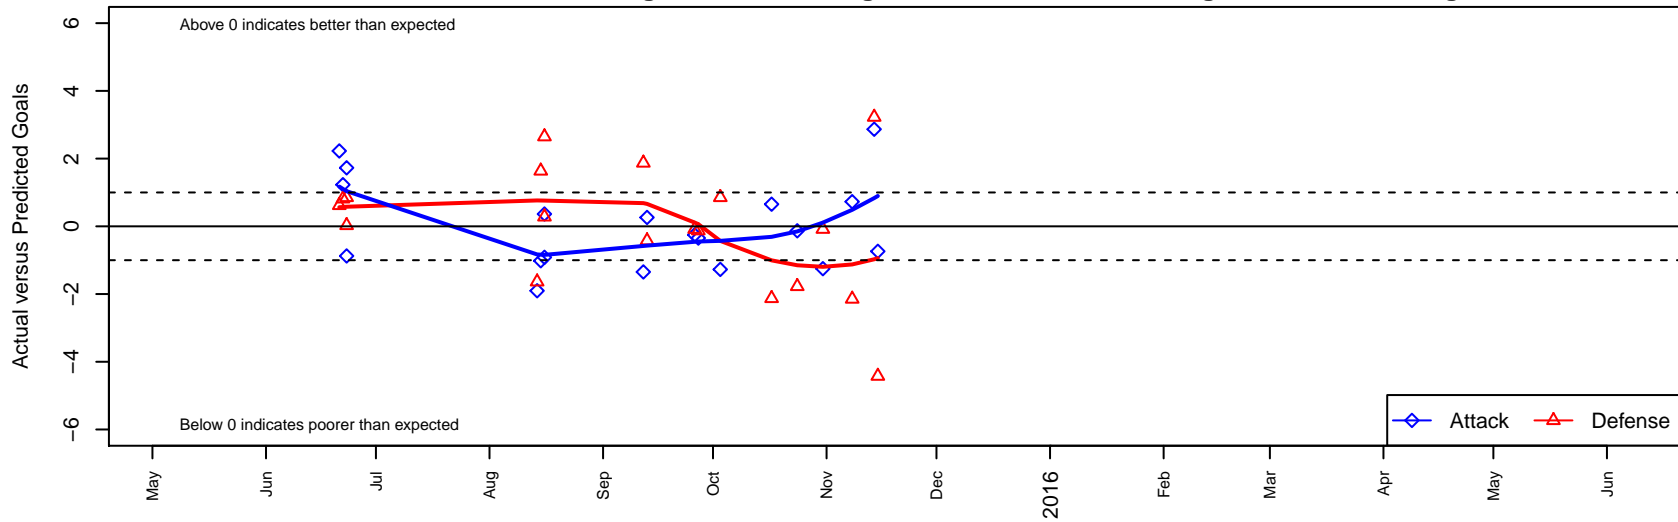

ASE Emerald B96

Academy of Soccer Excellence
 Pasco, WA
 B96 total strength=1546
 attack=20.09 defense=8.78
 fall league = PSPL WSPL U19
 notes= HS; Kincaid 2015

alt names used:
 ASE Emerald – Kincaid
 ASE SOCCERASE BHS EMERALD – KINCAID

Venues played:
 2015 US Club Regionals U17
 2015 Skagit Super Cup High School Gold
 2015 PSPL WSPL U19

ASE Emerald B96
 Dots are actual minus expected GF (blue circles) and GA (red triangles).
 Blue line is smoothed change in attack strength. Red is smoothed change in defense strength.

**attack and defense variance (black dot)
relative to other teams
and top 10 in region**

**attack and defense rating
relative to others at age
and all opponents in last 13 months**

Performance relative to 13 month average