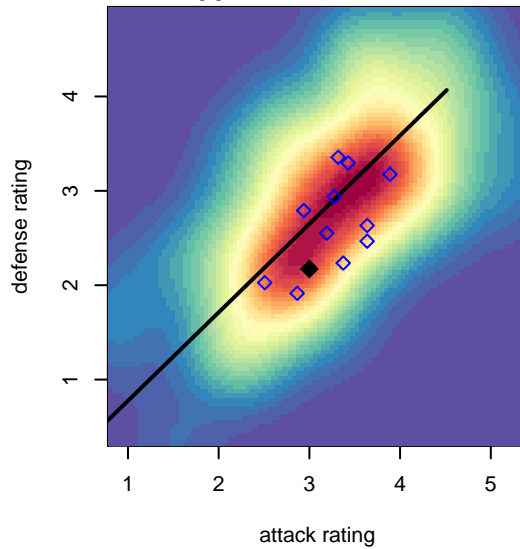

ASE Emerald B96

Academy of Soccer Excellence
 Pasco, WA
 B96 total strength=1546
 attack=20.09 defense=8.78
 fall league = PSPL WSPL U19
 notes= HS; Kincaid 2015

alt names used:
 ASE Emerald – Kincaid
 ASE SOCCERASE BHS EMERALD – KINCAID

Venues played:
 2015 US Club Regionals U17
 2015 Skagit Super Cup High School Gold
 2015 PSPL WSPL U19

ASE Emerald B96
 Dots are actual minus expected GF (blue circles) and GA (red triangles).
 Blue line is smoothed change in attack strength. Red is smoothed change in defense strength.

**attack and defense variance (black dot)
relative to other teams
and top 10 in region**

**attack and defense rating
relative to others at age
and all opponents in last 13 months**

Performance relative to 13 month average