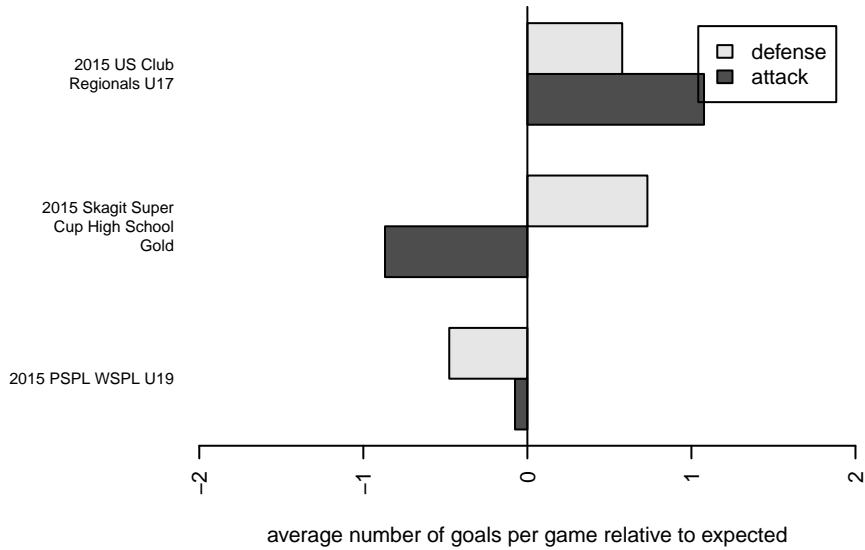

ASE Emerald B96

Academy of Soccer Excellence
 Pasco, WA
 B96 total strength=1546
 attack=20.09 defense=8.78
 fall league = PSPL WSPL U19
 notes= HS; Kincaid 2015

alt names used:
 ASE Emerald – Kincaid
 ASE SOCCERASE BHS EMERALD – KINCAID

Venues played:
 2015 US Club Regionals U17
 2015 Skagit Super Cup High School Gold
 2015 PSPL WSPL U19

ASE Emerald B96
 Dots are actual minus expected GF (blue circles) and GA (red triangles).
 Blue line is smoothed change in attack strength. Red is smoothed change in defense strength.

**attack and defense variance (black dot)
relative to other teams
and top 10 in region**

**attack and defense rating
relative to others at age
and all opponents in last 13 months**

Performance relative to 13 month average