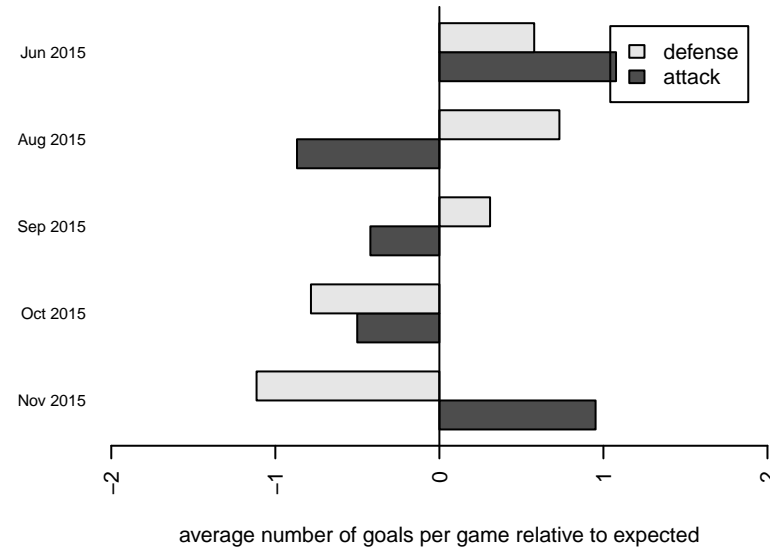

Performance relative to 13 month average