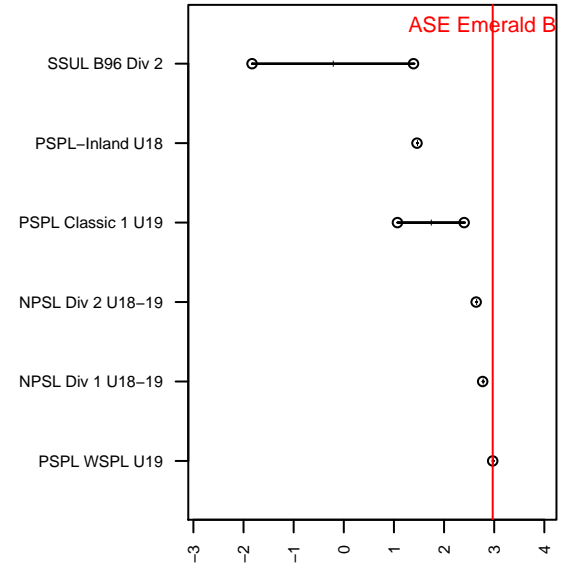

ASE Emerald B96

Academy of Soccer Excellence
 Pasco, WA
 B96 total strength=1546
 attack=20.09 defense=8.78
 fall league = PSPL WSPL U19
 notes= HS; Kincaid 2015

alt names used:
 ASE Emerald – Kincaid
 ASE SOCCERASE BHS EMERALD – KINCAID

Venues played:
 2015 US Club Regionals U17
 2015 Skagit Super Cup High School Gold
 2015 PSPL WSPL U19

ASE Emerald B96
 Dots are actual minus expected GF (blue circles) and GA (red triangles).
 Blue line is smoothed change in attack strength. Red is smoothed change in defense strength.

**attack and defense variance (black dot)
relative to other teams
and top 10 in region**

**attack and defense rating
relative to others at age
and all opponents in last 13 months**

Performance relative to 13 month average